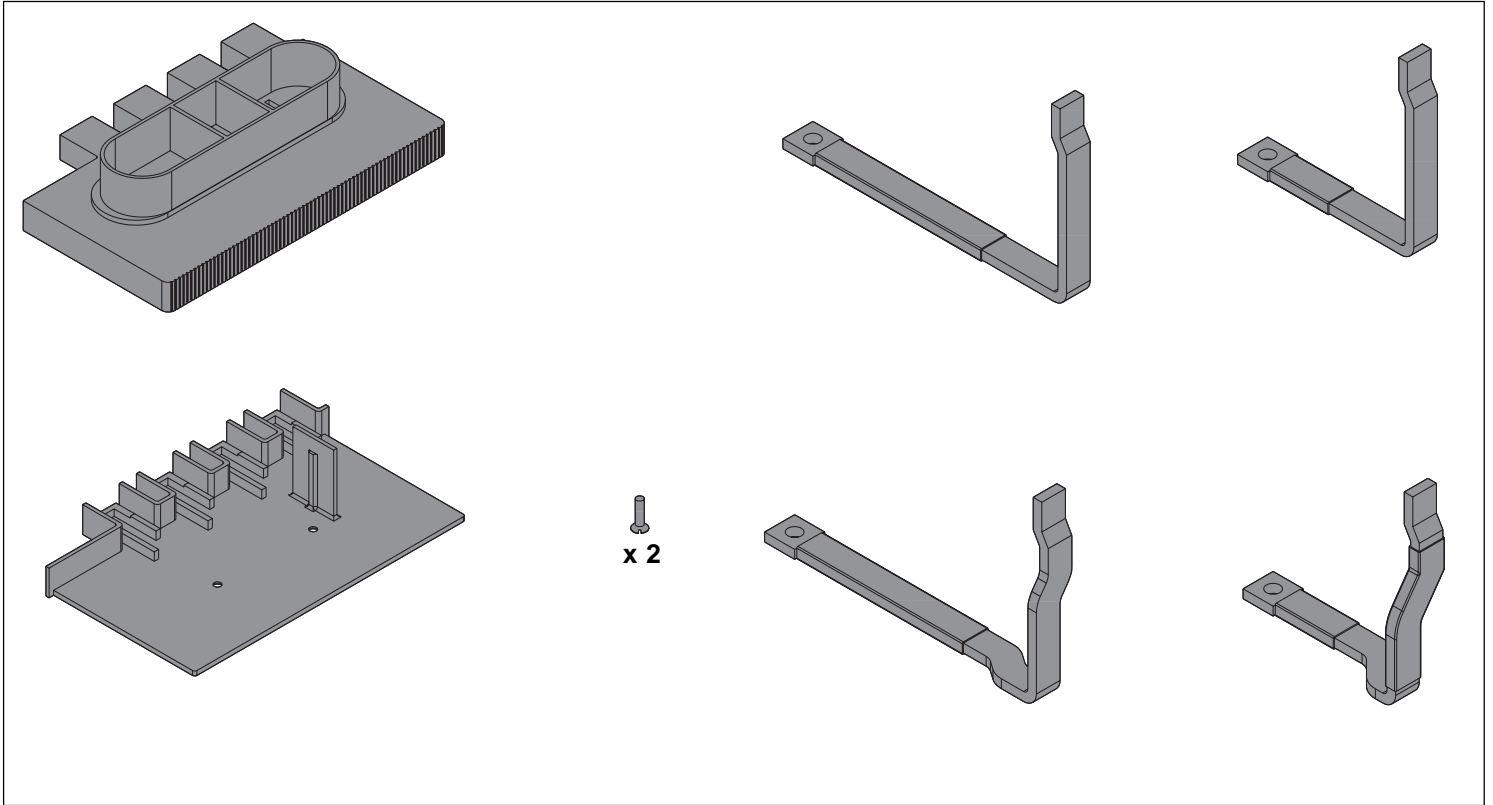

HR- Terminali per differenziale RC221/222 T1 4p
HR-Terminals for residual-current RC221/222 release T1 4p
HR- Anschlüsse für RC221/222 Differentialschutz T1 4p
HR- Prises pour déclencheur différentiel RC221/222 T1 4p
HR- Terminales para relé diferencial RC221/222 T1 4p