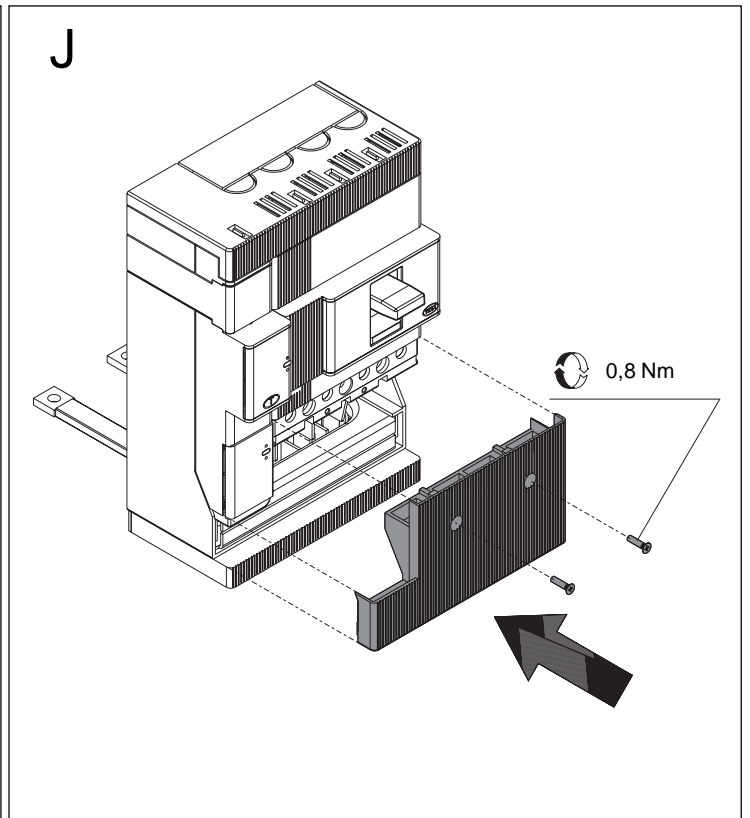

HR- Terminali per differenziale RC221/222 T1 4p
HR-Terminals for residual-current RC221/222 release T1 4p
HR- Anschlüsse für RC221/222 Differentialschutz T1 4p
HR- Prises pour déclencheur différentiel RC221/222 T1 4p
HR- Terminales para relé diferencial RC221/222 T1 4p